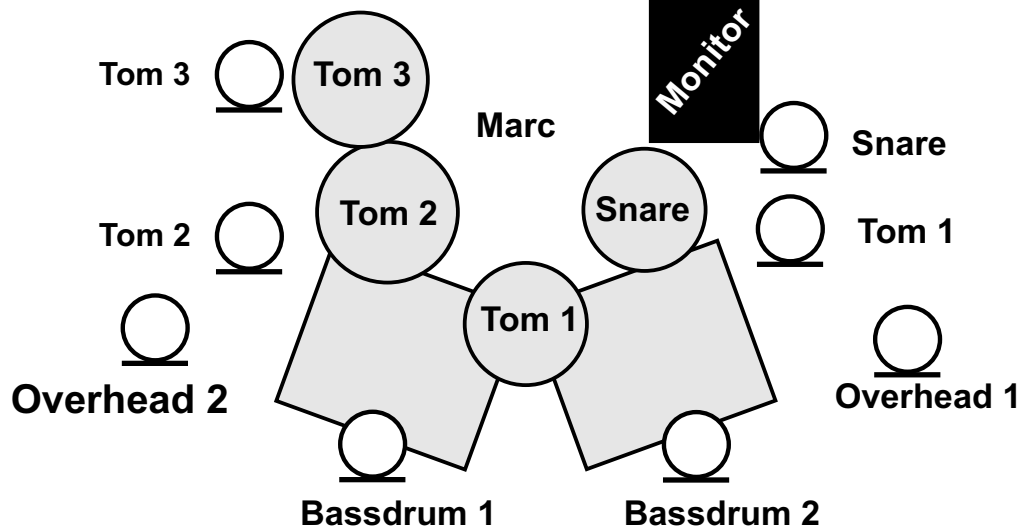

stage rider

Backdrop 3m x 3m

Backdrop 2m x 2m

Backdrop 2m x 2m

Lead Guitar

Bass Rack
Line out
GallienKrueger

Drum-Signal über seperaten Mixer an
vorhandenen Mixer

Rudi

Back vocals 2

Ronnie

Lead vocals 1

Michael